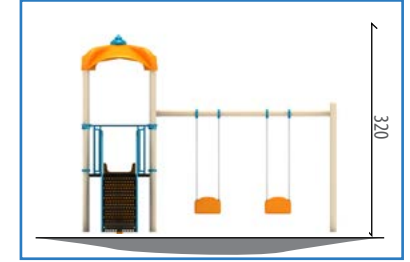

Eko Serisi / Eco Series

Aktiviteler/Miktar

- 1 Adet - Düz Kaydırak H:100 cm
- 1 Adet - Polietilen Kare Çatı
- 2 Adet - Bariyer Pano
- 1 Adet - Kare Platform
- 1 Adet - 5 Basamaklı Merdiven
- 1 Adet - İkili Salıncak

Activities / Piece

- 1 Piece - Simple Slide H:100 cm
- 2 Pieces - Polyethylene Square Rc
- 2 Pieces - Barrier Panel
- 1 Piece - Square Platform
- 1 Piece - 5 Step Stairs
- 1 Piece - Double Swing