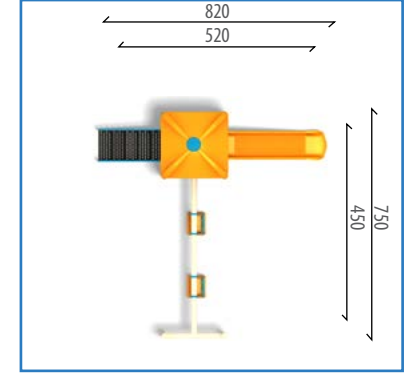

Eko Serisi / Eco Series

Aktiviteler/Miktar

- 1 Adet - Düz Kaydırak H:100 cm
- 1 Adet - Polietilen Kare Çatı
- 2 Adet - Bariyer Pano
- 1 Adet - Kare Platform
- 1 Adet - 5 Basamaklı Merdiven
- 1 Adet - İkili Salıncak

Activities / Piece

- 1 Piece - Simple Slide H:100 cm
- 2 Pieces - Polyethylene Square Rc
- 2 Pieces - Barrier Panel
- 1 Piece - Square Platform
- 1 Piece - 5 Step Stairs
- 1 Piece - Double Swing