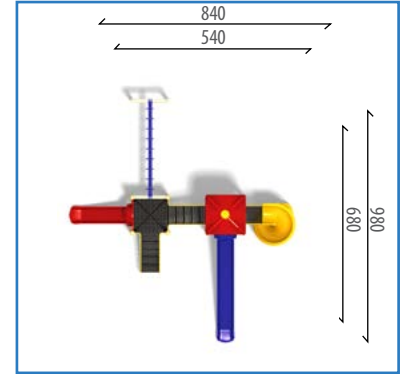

Toki Serisi / Toki Series

Aktiviteler/Miktar

- 1 Adet - Düz Kaydırak H:100 cm
- 1 Adet - Helezon Kaydırak H:200 cm
- 1 Adet - Düz Kaydırak H:200 cm
- 1 Adet - Polietilen Kare Çatı
- 2 Adet - Bariyer Pano
- 1 Adet - Komando Askısı
- 1 Adet - Kare Platform
- 1 Adet - Ekli Kare Platform
- 2 Adet - 5 Basamaklı Merdiven

Activities / Piece

- 1 Piece - Simple Slide H:100 cm
- 1 Piece - Spiral Slide H:200 cm
- 1 Piece - Simple Slide H:200 cm
- 1 Piece - Polyethylene Square Roof
- 2 Pieces - Barrier Panel
- 1 Piece - Monkey Climbing
- 1 Pieces - Square Platform
- 1 Piece - Attached Square Platform
- 2 Pieces - 5 Step Stairs