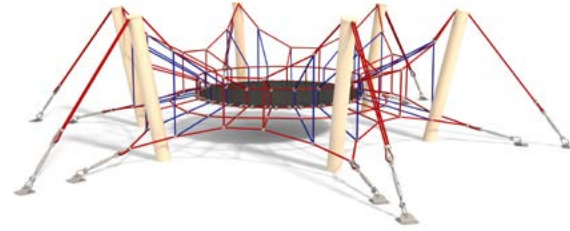

İp - Halat Serisi / Rope Series

CODE
OGİP-106

240x240

540x540

320

14

3-14

CODE
OGİP-105