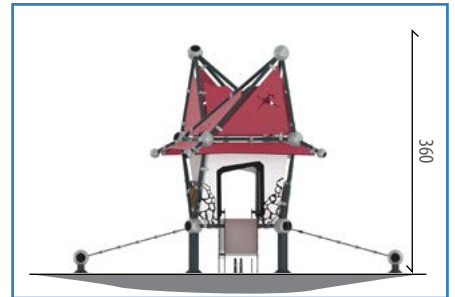

Activities / Piece

- 2 Pieces - Stainless Steel Simple Slide H:75 cm
- 2 Pieces - HDPE Roof
- 2 Pieces - Barrier Panel
- 2 Pieces - Ropes Climbing
- 1 Piece - Ropes Bridge