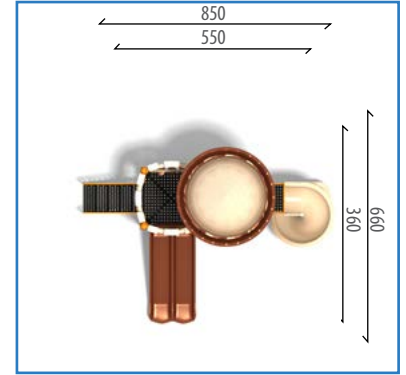

Kale Serisi / Castle Series

Aktiviteler/Miktar

- 1 Adet - İkili Düz Kaydırak H:100 cm
- 1 Adet - Helezon Kaydırak H:150 cm
- 2 Adet - Polietilen Konik Çatı
- 1 Adet - Metal Dikey Merdiven
- 2 Adet - Bariyer Pano
- 1 Adet - Sayı Boncuğu Pano
- 1 Adet - Kare Platform
- 1 Adet - Ekli Kare Platform
- 1 Adet - 5 Basamaklı Merdiven

Activities / Piece

- 1 Piece - Double Slide H:100 cm
- 1 Piece - Spiral Slide H:150 cm
- 1 Piece - Polyethylene Conic Roof
- 1 Piece - Metal Vertical Ladder
- 2 Pieces - Barrier Panel
- 1 Piece - XOY Panel
- 1 Piece - Square Platform
- 1 Piece - Attached Square Platform
- 1 Piece - 5 Step Stairs